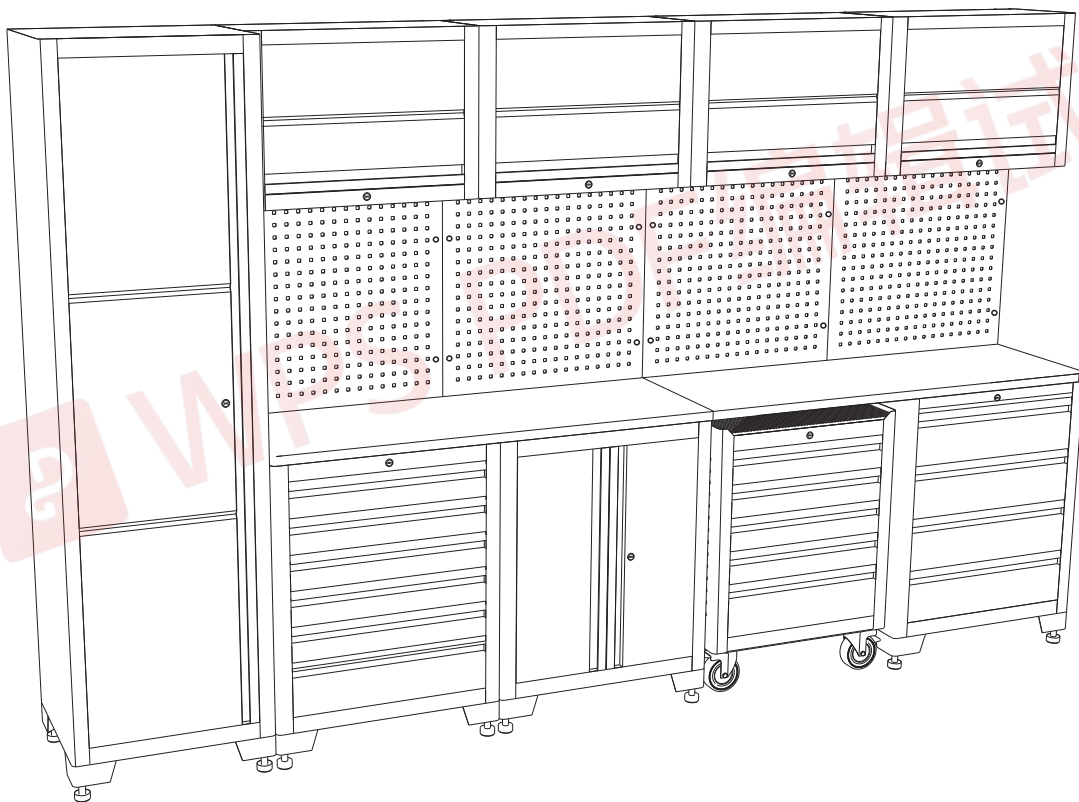

QUATROS®

HARDWARE CONTENTS

NO.	DESCRIPTION	QTY.
A	M5X20	15
B	M6X16	140
C	M6	26
D	M8X20	16

A

B

C

D

RECOMMENDED TOOLS FOR INSTALLATION

FOR

C

OR

FOR

A B
D

PH+

1

	M6X16	48
		64
	M8X20	16